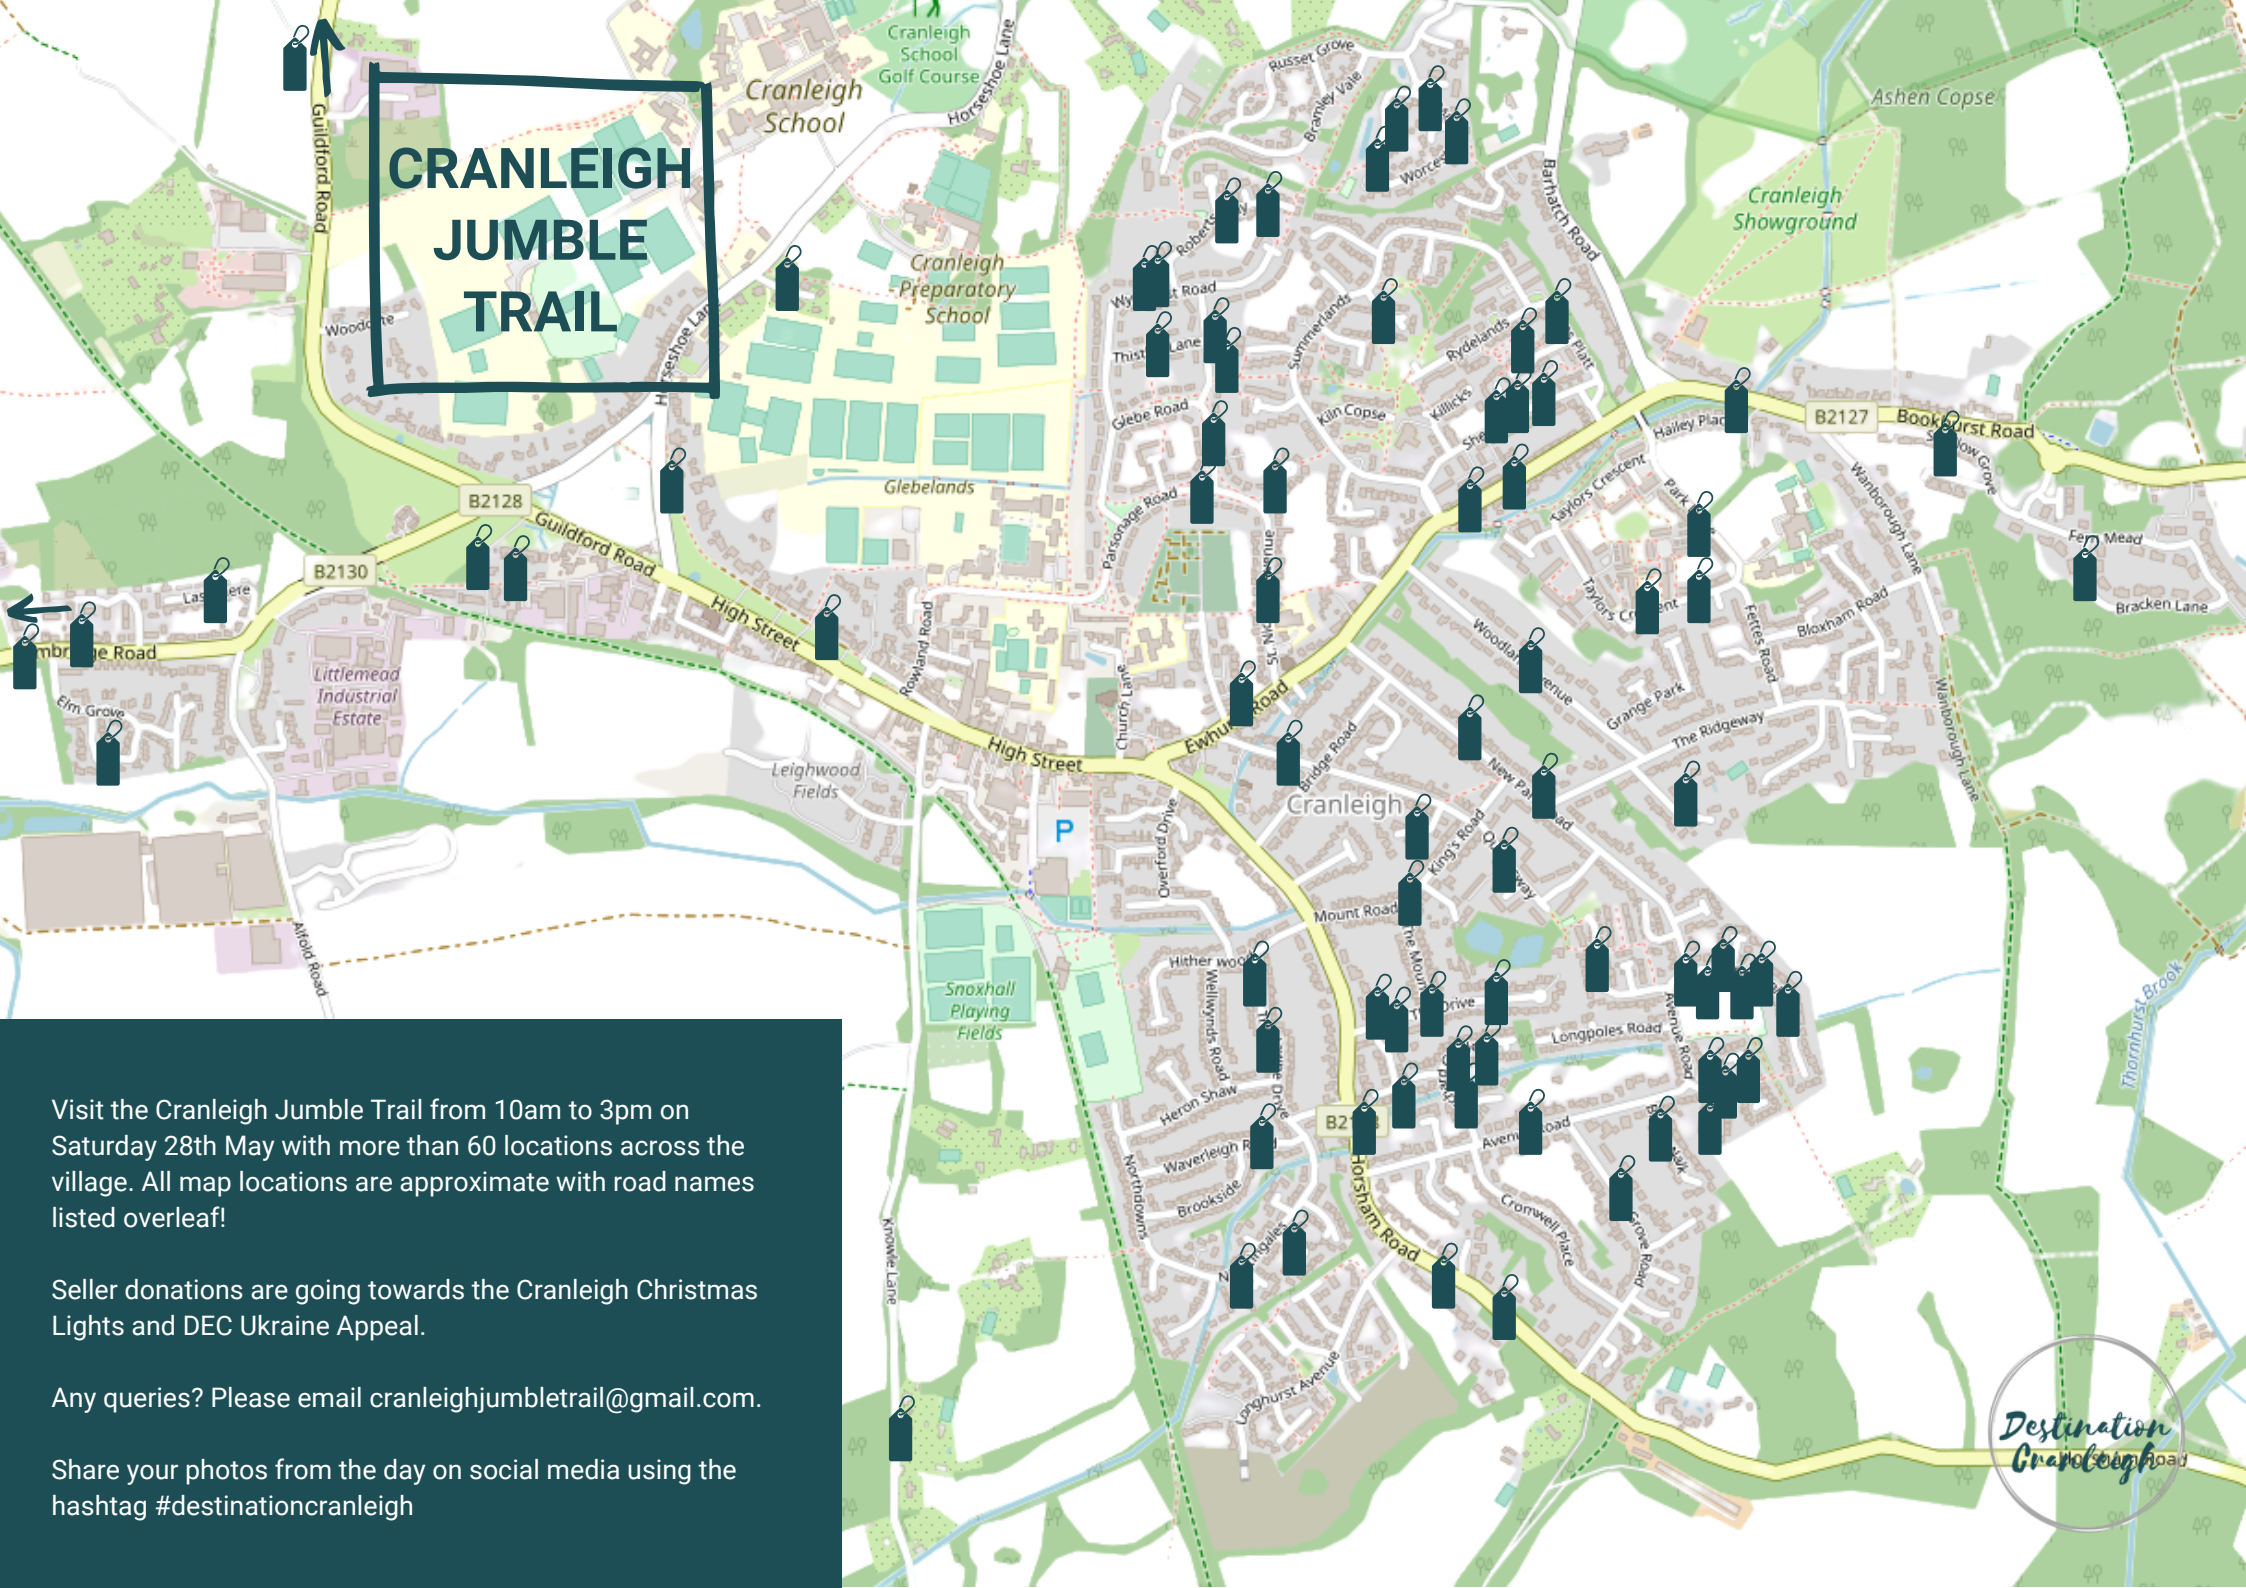

# CRANLEIGH JUMBLE TRAIL

Visit the Cranleigh Jumble Trail from 10am to 3pm on Saturday 28th May with more than 60 locations across the village. All map locations are approximate with road names listed overleaf!

# CRANLEIGH JUMBLE TRAIL

4	Acres Platt
4	Barber Drive
The Park Hatch	Bookhurst Road
2	Bracken Lane
7	Broadwalk
5	Cameron Close
8	Cranbrook Terrace
18	Cranleigh Mead
62	Cranleigh Mead
75	Cranleigh Mead
83	Cranleigh Mead
74	Cranleigh Mead
60	Cranleigh Mead
32	Durnsford Way
2	Durnsford Way
7	Durnsford Way
29	Durnsford Way
26	Durnsford Way
Brannocks	Edgefield Close
Collingwood	Elmbridge Road
11	Elmbridge Road
2 Lades Cottage	Ewhurst Road
Hollybrook	Ewhurst Road
1 Bedlow Cottage	Ewhurst Road
7 Parkhouse Cottages	Ewhurst Road
3	Fortune Drive

42	Glebe Road
The Acorns	Grove Road
15	Hewitts Road
79	Horsham Road
112	Horsham Road
129	Horsham Road
5	Kings Road
Boy & Donkey	Knowle Lane
7	Lashmere
6	Mead Close
Rye Croft, 17	Mead Road
Little Brington	New Park Road
9	Orchard Gardens
16	Orchard Gardens
Coruna	New Park Road
11	Park Drive
43	Queensway
19	Roberts Way
21	Roberts Way
7	Sherrydon
27	Sherrydon
Staveley Cottage	St Nicolas Ave
Threeways	St Nicolas Close
15	Strathavon Close
6	Strudwicks Field
3	Swallow Grove

77	Taylors Cresent
Flat 2, Wakehurst	The Common
The Forge	The Common
12	The Drive
10	The Drive
6	The Drive
5	The Precinct
13	The Ridings
3	The Ridings
4	Thistley Lane
14	Trelawne Drive
Monymusk	Woodland Ave
Oakside	Woodlands Close
26	Worcester Drive
28	Worcester Drive
3	Worcester Drive
33	Worcester Drive
1	Wyndham Crescent
55	Wyphurst Road
56	Wyphurst Road